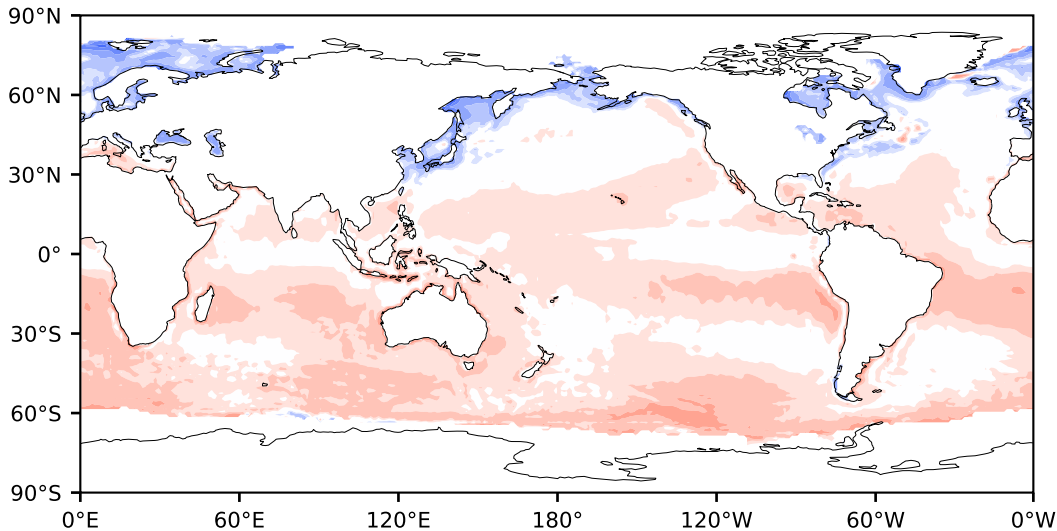

# Model - Observations

Max 104.28  
Mean 5.58  
Min -145.85

RMSE 11.15  
CORR 0.58