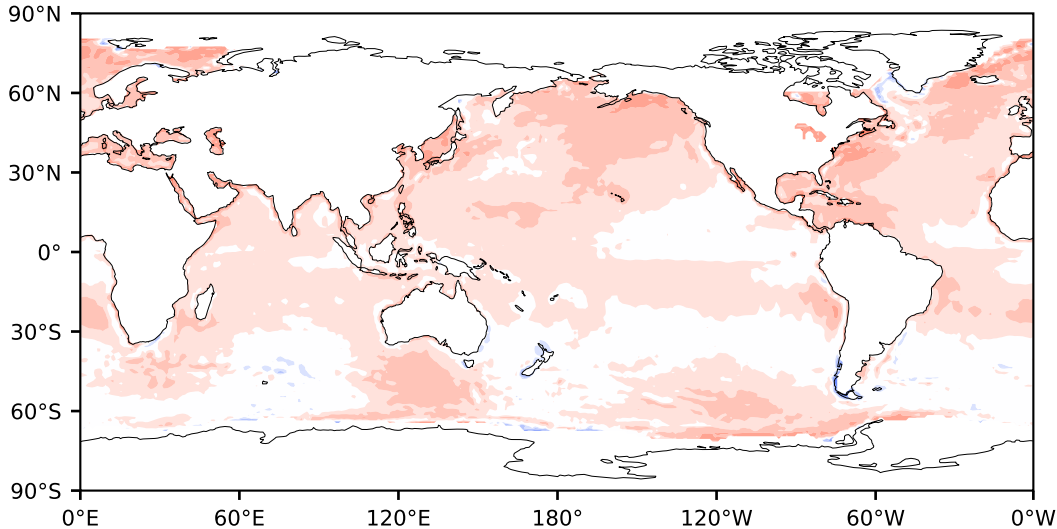

Model - Observations

Max 95.29
Mean 7.47
Min -74.17

RMSE 10.39
CORR 0.60