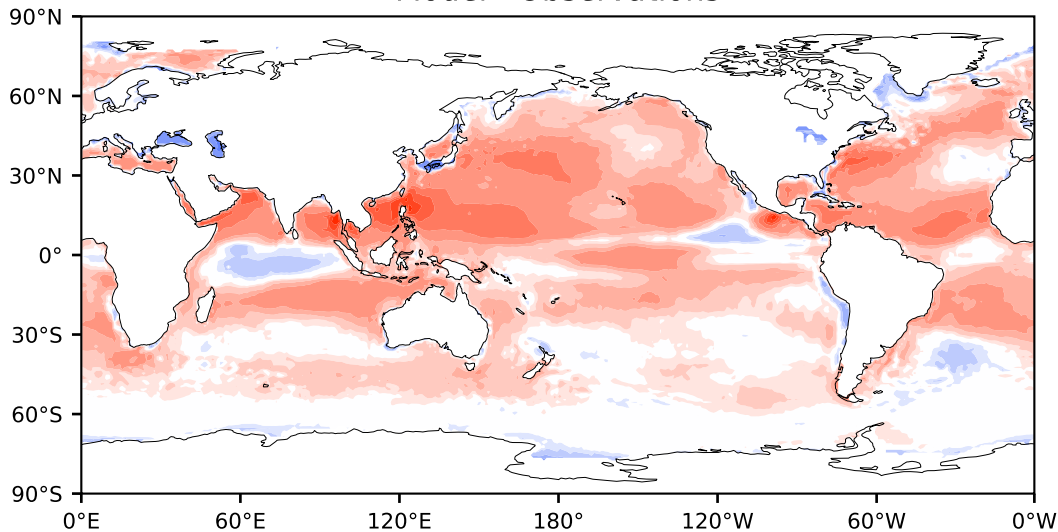

Model - Observations

Max 194.62
Mean 17.99
Min -133.78

RMSE 29.45
CORR 0.94