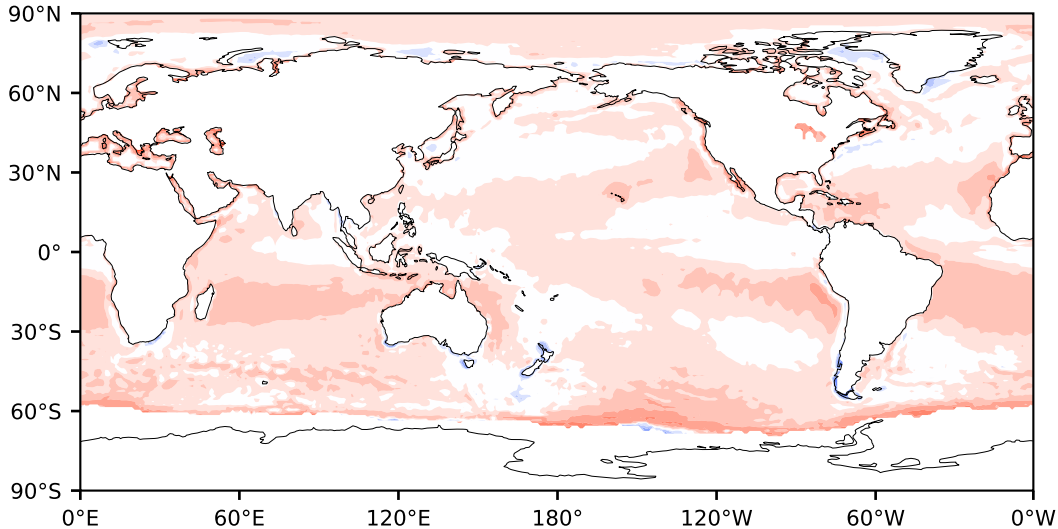

Model - Observations

Max 117.90
Mean 7.66
Min -74.18

RMSE 11.24
CORR 0.70