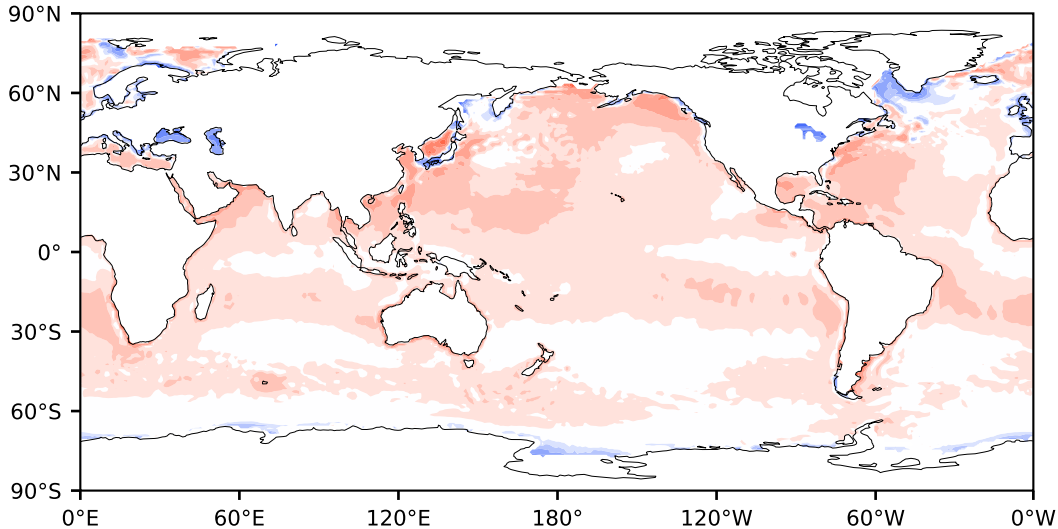

Model - Observations

Max 152.04
Mean 6.56
Min -107.20

RMSE 11.23
CORR 0.89