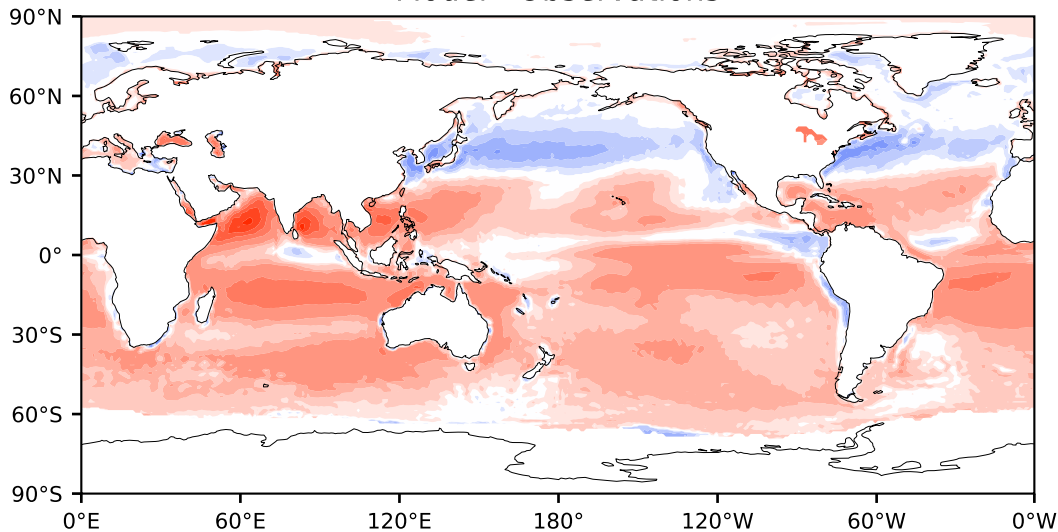

Model - Observations

Max 276.47
Mean 18.74
Min -147.44

RMSE 29.53
CORR 0.94