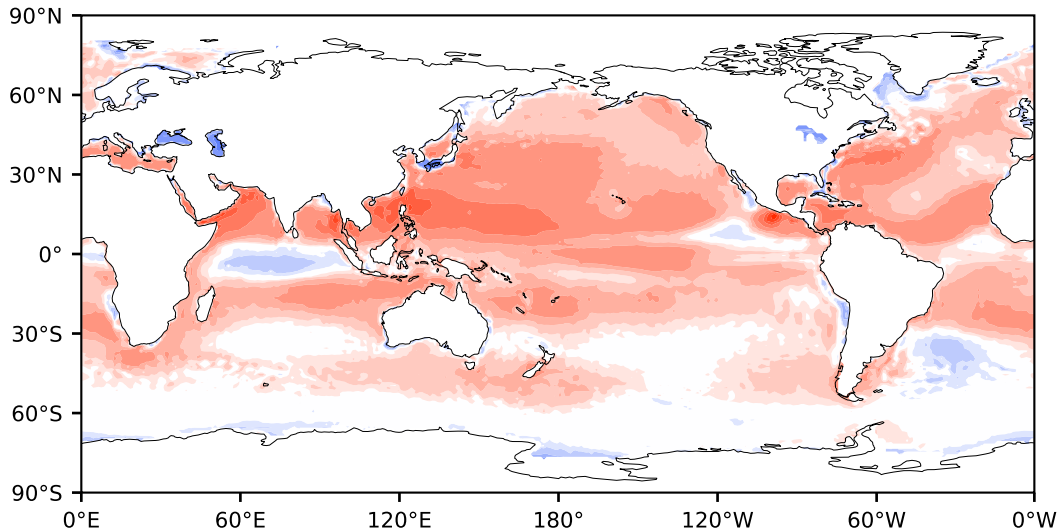

Model - Observations

Max 175.28
Mean 18.20
Min -134.96

RMSE 28.13
CORR 0.95