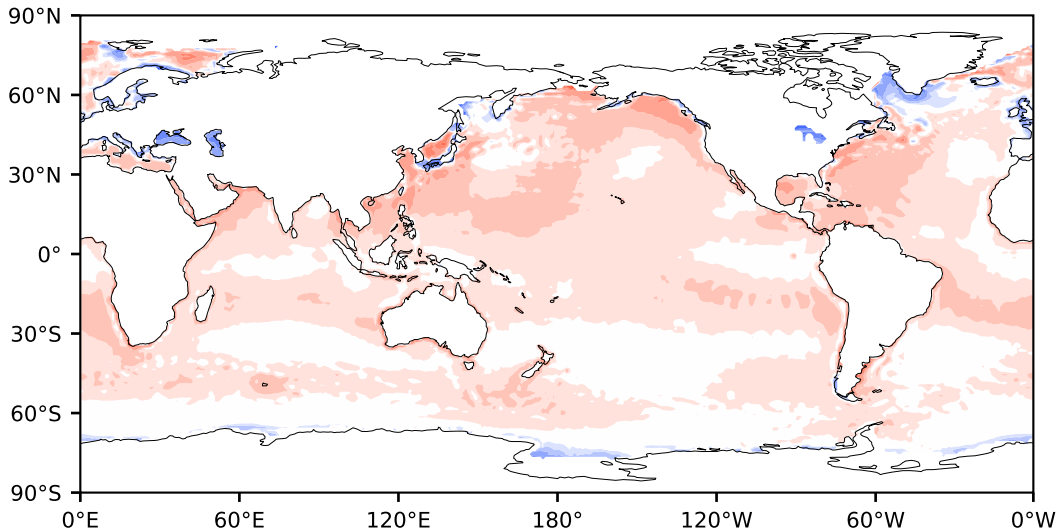

Model - Observations

Max 152.20
Mean 6.71
Min -109.26

RMSE 11.35
CORR 0.89