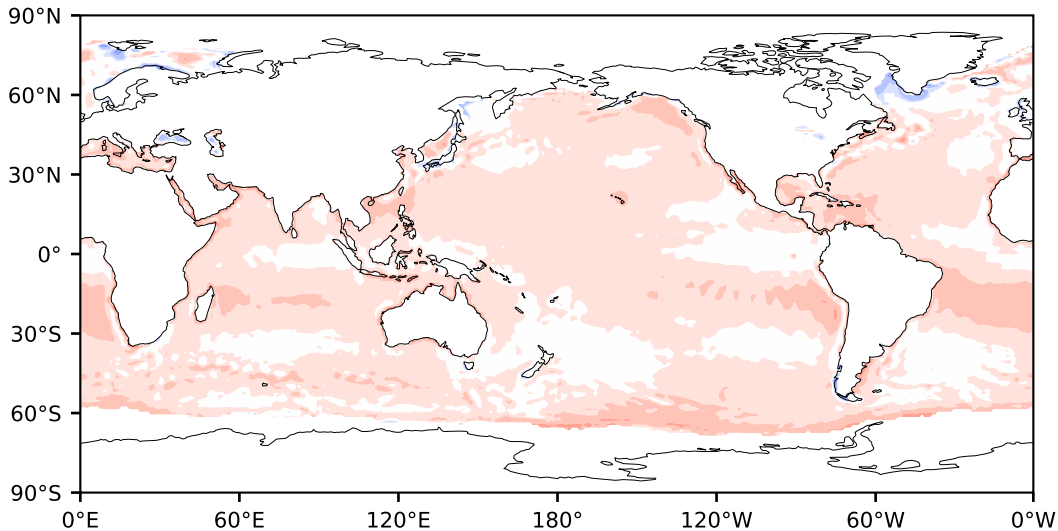

Model - Observations

Max 81.61
Mean 7.14
Min -55.44

RMSE 9.07
CORR 0.77