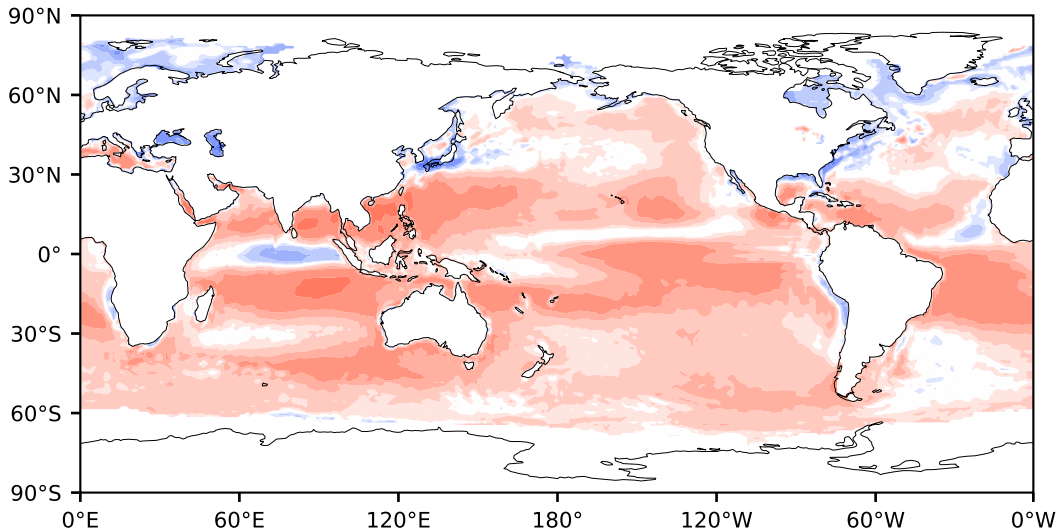

Model - Observations

Max 171.54
Mean 15.12
Min -129.85

RMSE 22.96
CORR 0.93