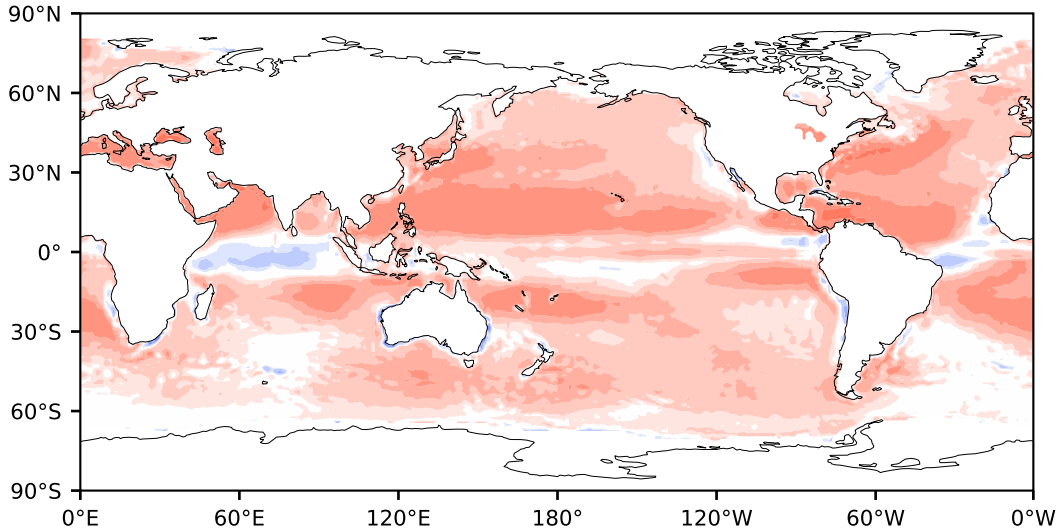

# Model - Observations

Max 110.15  
Mean 16.99  
Min -142.82

RMSE 22.42  
CORR 0.95