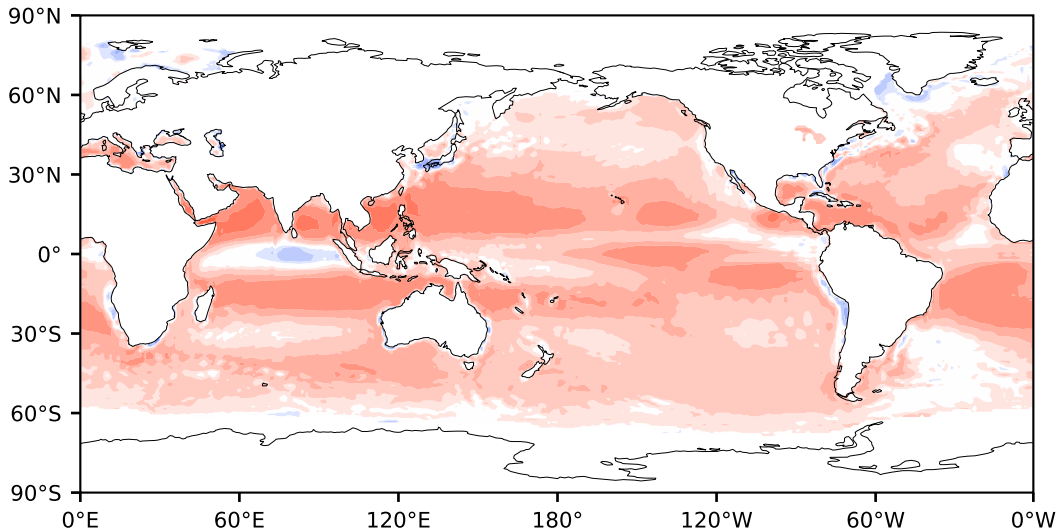

Model - Observations

Max 139.44
Mean 17.72
Min -129.53

RMSE 23.00
CORR 0.95