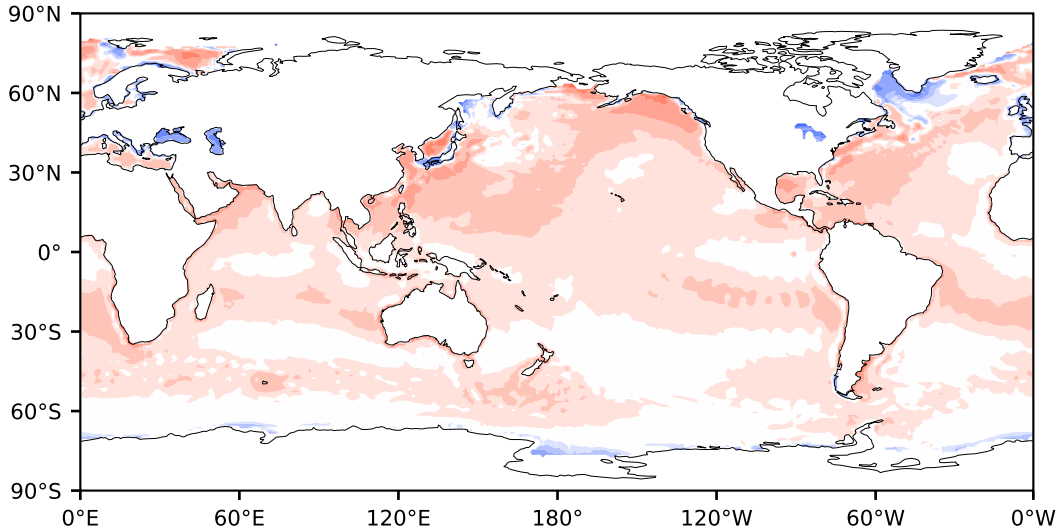

# Model - Observations

Max 151.86  
Mean 6.78  
Min -111.40

RMSE 11.50  
CORR 0.88