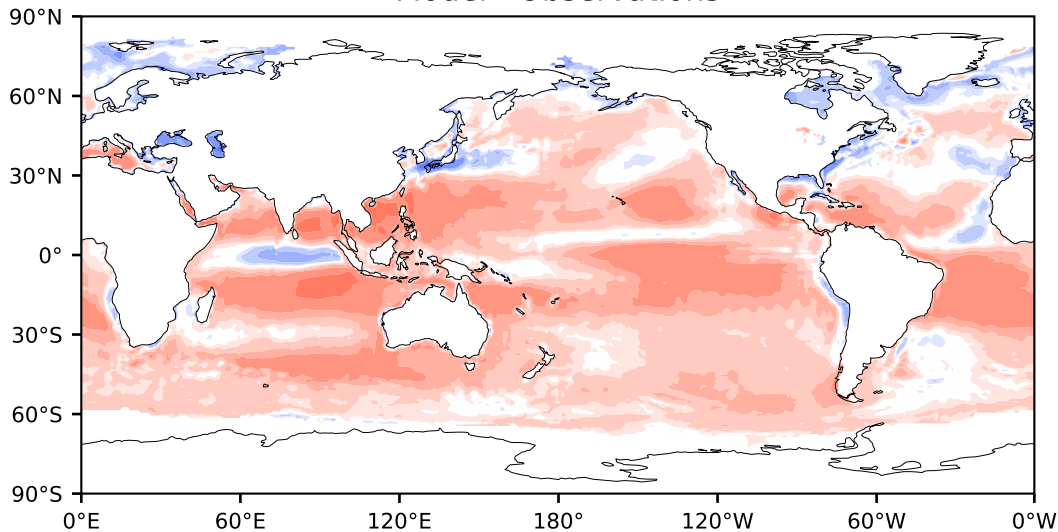

Model - Observations

Max 173.86
Mean 15.47
Min -130.24

RMSE 23.77
CORR 0.93