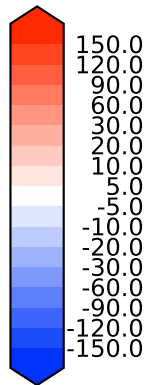

Model - Observations

Max 173.86
Mean 15.47
Min -130.24

RMSE 23.77
CORR 0.93