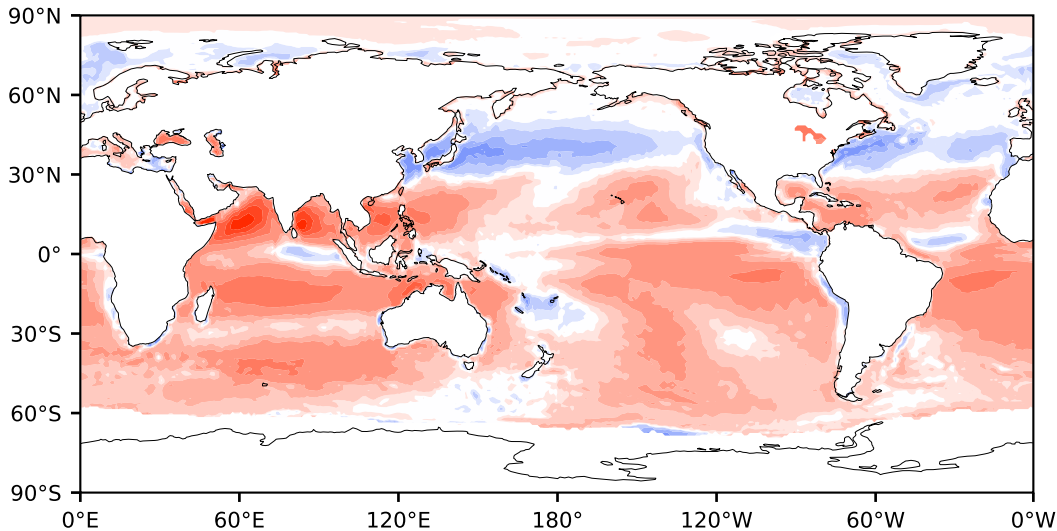

# Model - Observations

Max 281.22  
Mean 18.75  
Min -148.70

RMSE 30.75  
CORR 0.92