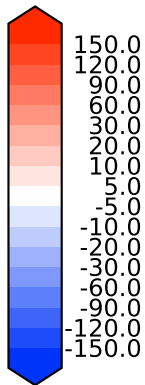

Model - Observations

Max 181.33
Mean 17.87
Min -137.13

RMSE 27.94
CORR 0.95