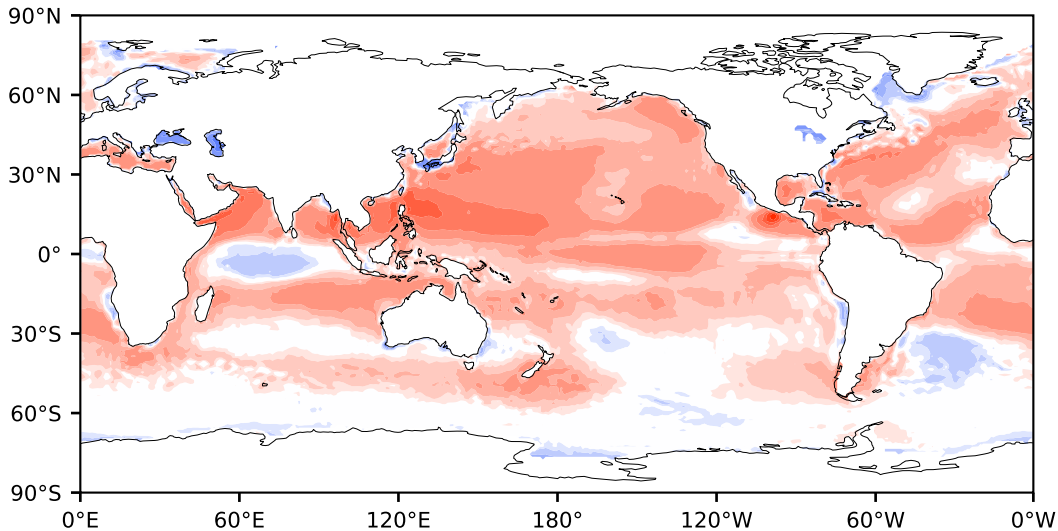

Model - Observations

Max 181.33
Mean 17.87
Min -137.13

RMSE 27.94
CORR 0.95