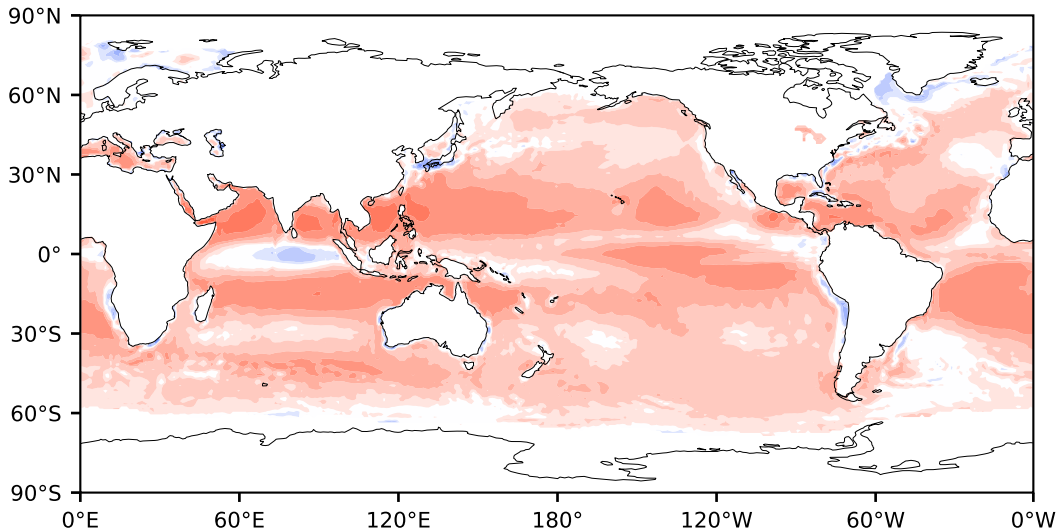

# Model - Observations

Max 137.35  
Mean 17.79  
Min -128.59

RMSE 23.34  
CORR 0.95