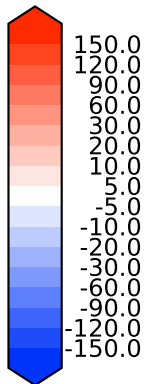

# Model - Observations

Max 137.35  
Mean 17.79  
Min -128.59

RMSE 23.34  
CORR 0.95