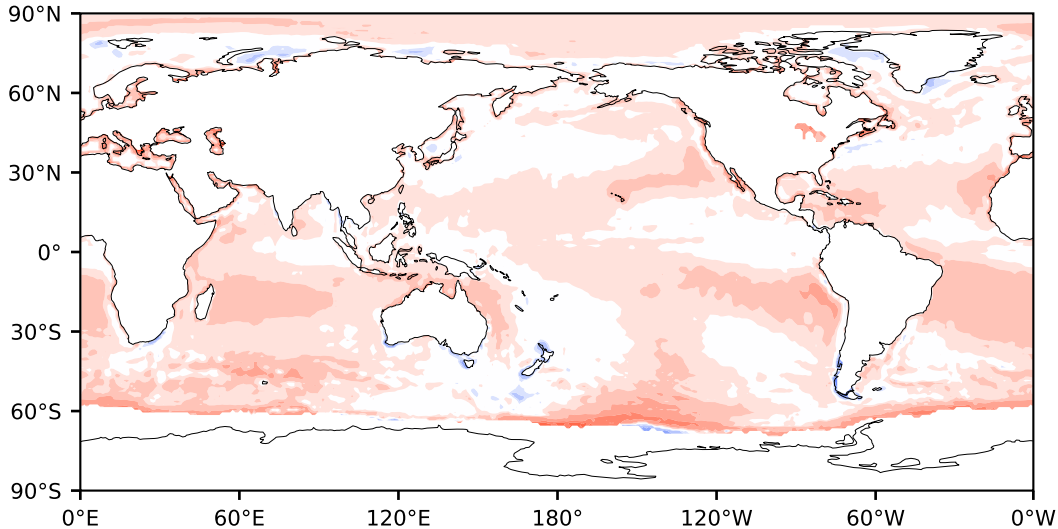

# Model - Observations

Max 118.33  
Mean 7.72  
Min -71.23

RMSE 11.58  
CORR 0.68