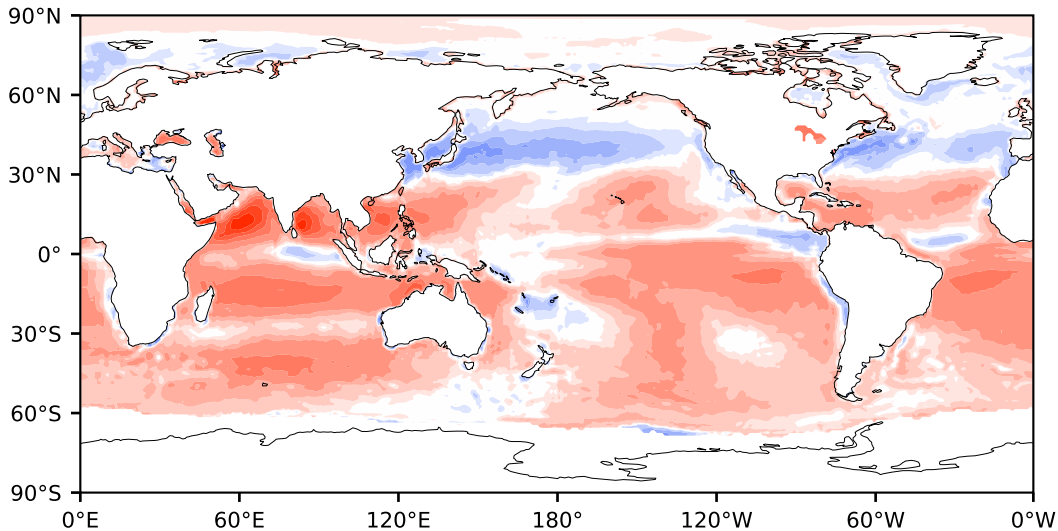

Model - Observations

Max 277.13
Mean 18.77
Min -148.87

RMSE 30.99
CORR 0.92