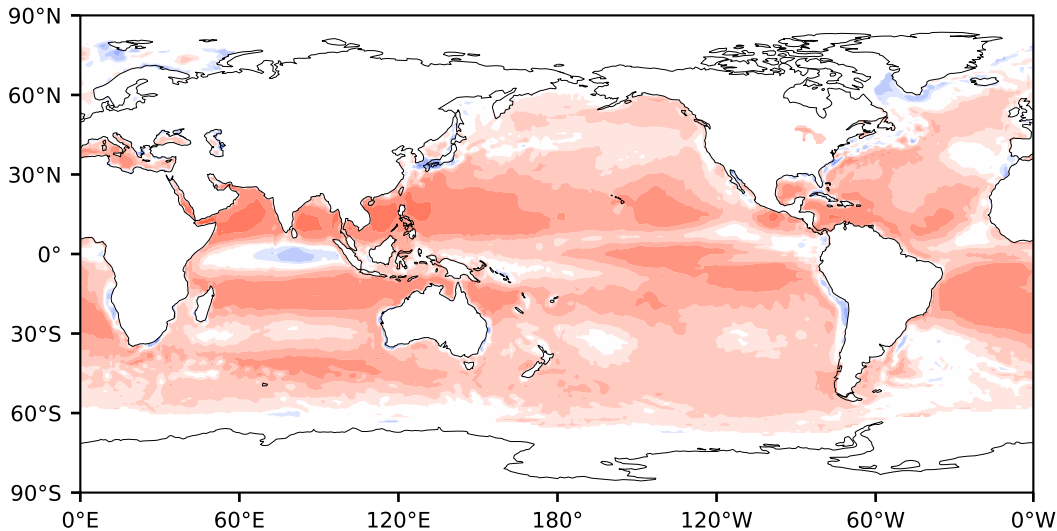

# Model - Observations

Max 137.45  
Mean 17.81  
Min -128.38

RMSE 23.45  
CORR 0.95