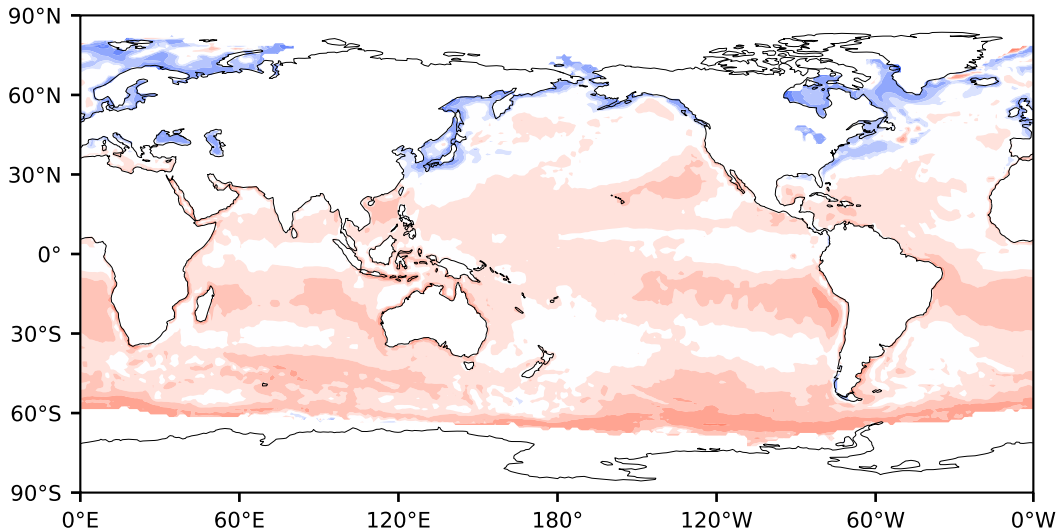

Model - Observations

Max 104.75
Mean 6.07
Min -127.66

RMSE 11.37
CORR 0.59