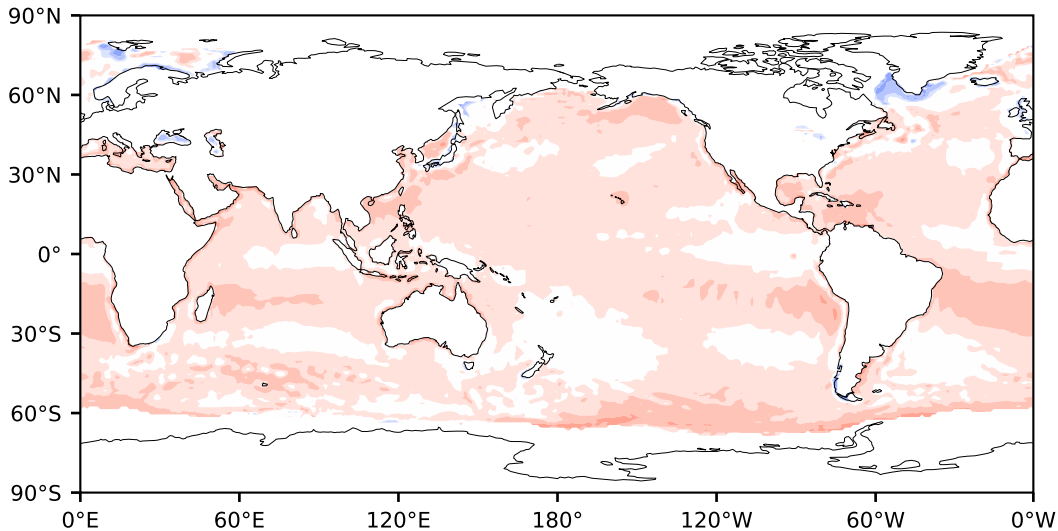

Model - Observations

Max 81.69
Mean 7.24
Min -54.27

RMSE 9.27
CORR 0.76