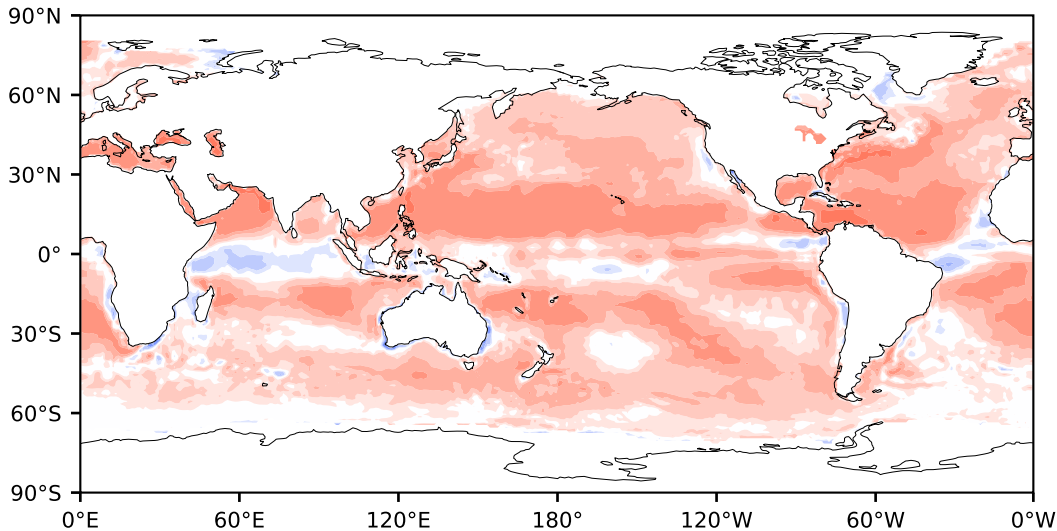

# Model - Observations

Max 114.90  
Mean 17.39  
Min -143.13

RMSE 23.26  
CORR 0.95