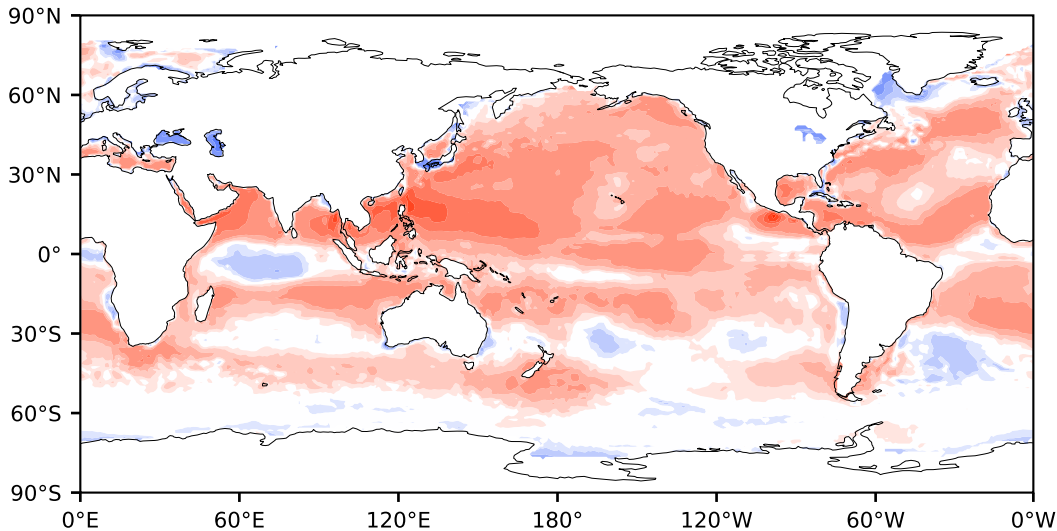

# Model - Observations

Max 165.88  
Mean 17.75  
Min -137.25

RMSE 28.08  
CORR 0.94