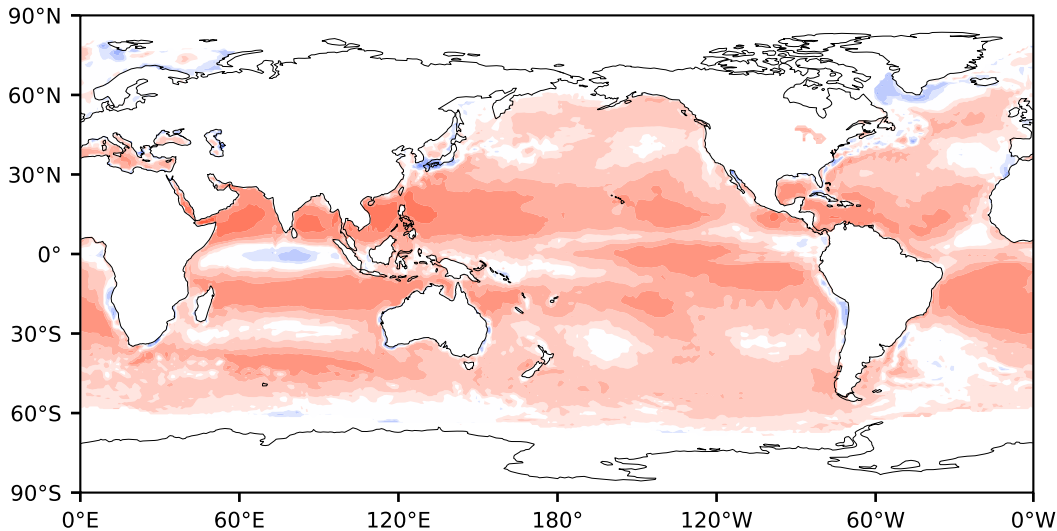

# Model - Observations

Max 135.09  
Mean 17.73  
Min -128.96

RMSE 23.47  
CORR 0.95