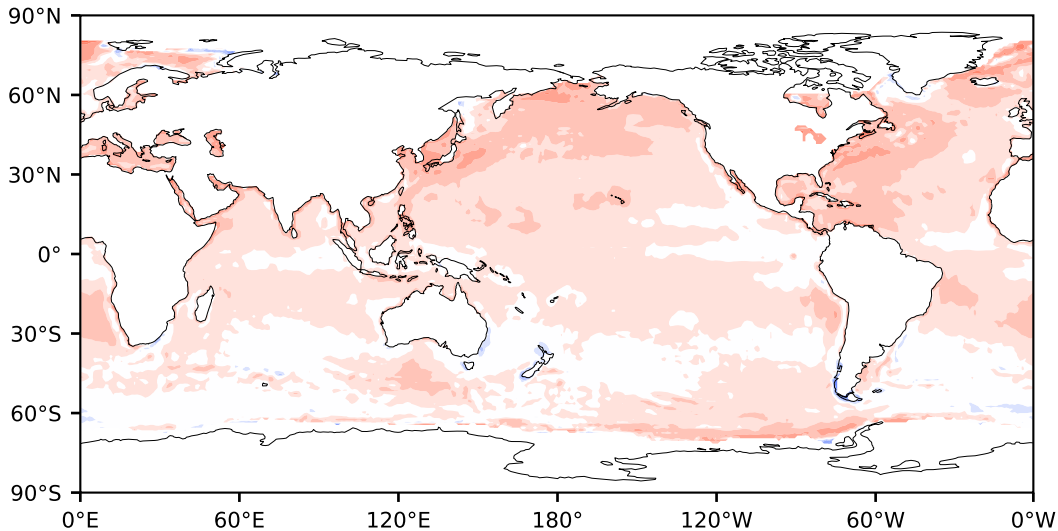

Model - Observations

Max 99.88
Mean 7.71
Min -72.57

RMSE 10.55
CORR 0.60