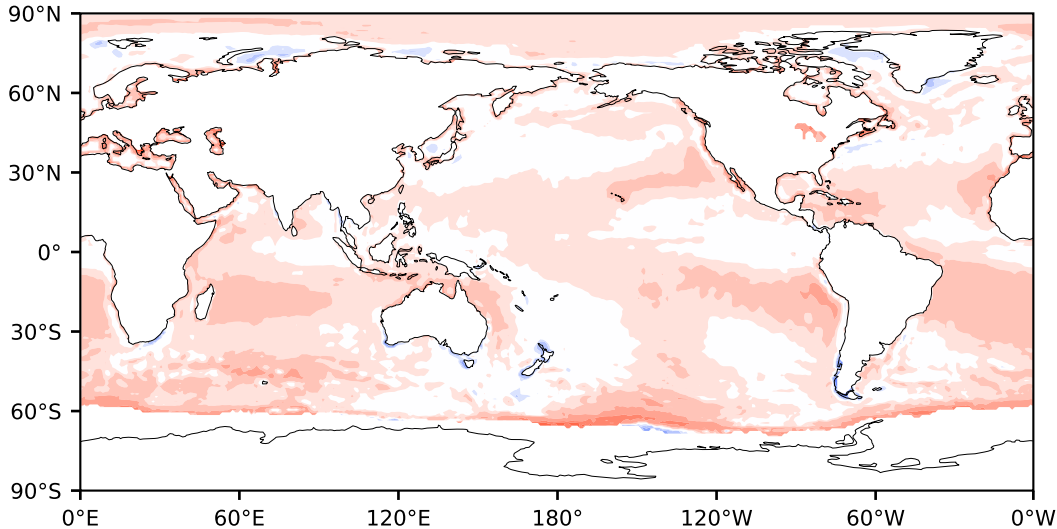

# Model - Observations

Max 118.50  
Mean 7.72  
Min -71.53

RMSE 11.51  
CORR 0.68