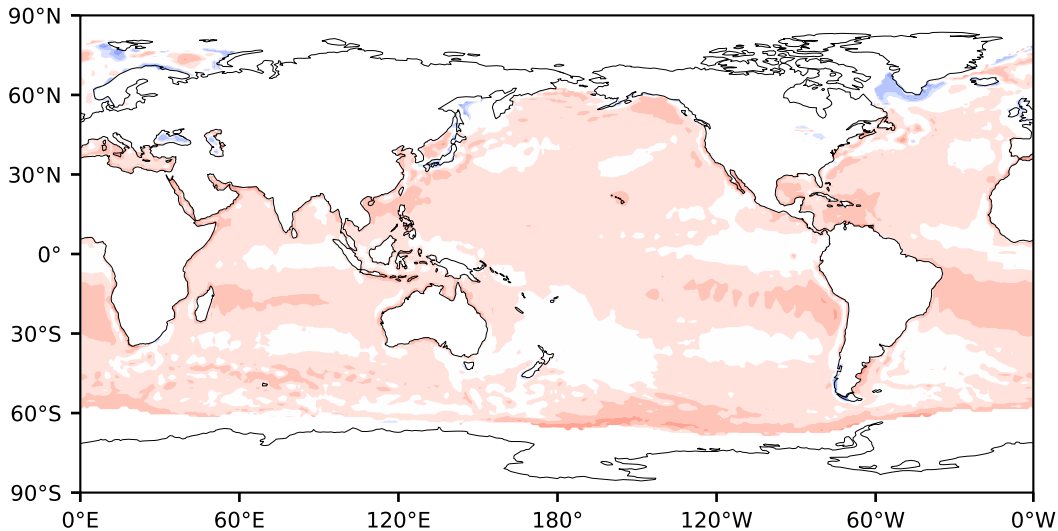

Model - Observations

Max 81.93
Mean 7.18
Min -55.03

RMSE 9.17
CORR 0.77