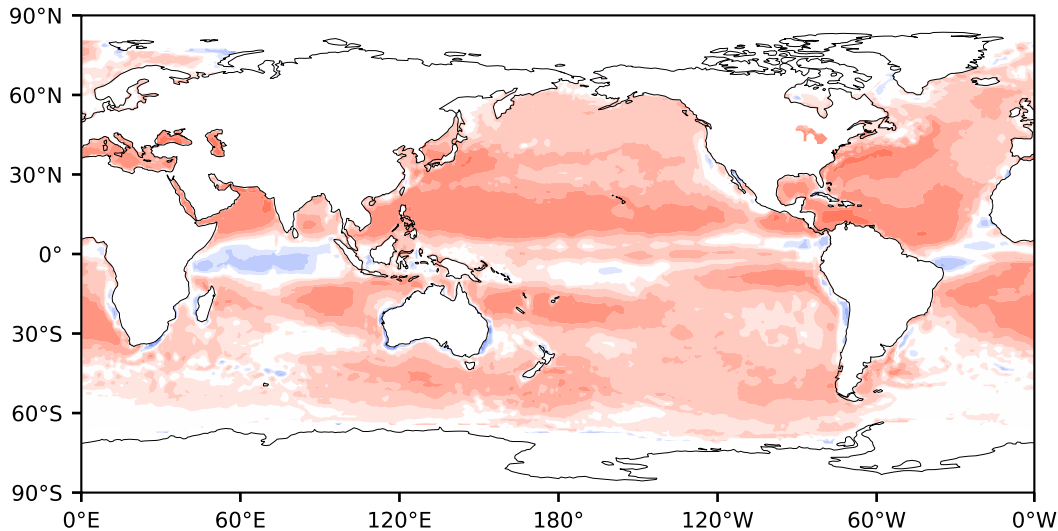

Model - Observations

Max 112.79
Mean 17.05
Min -138.57

RMSE 22.63
CORR 0.95