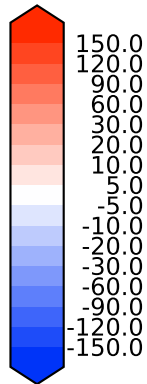

Model - Observations

Max 276.37
Mean 18.80
Min -149.50

RMSE 30.87
CORR 0.92