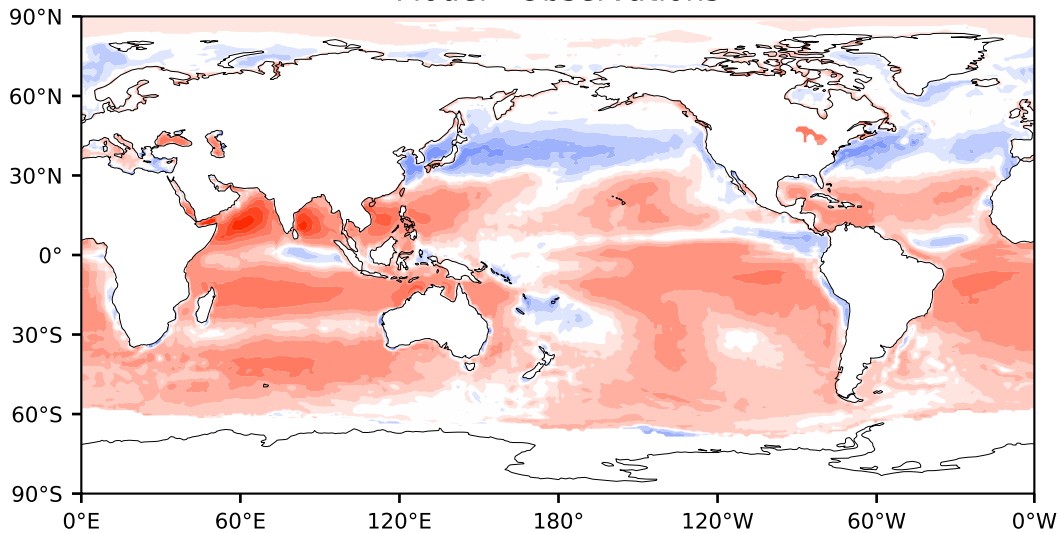

Model - Observations

Max 276.37
Mean 18.80
Min -149.50

RMSE 30.87
CORR 0.92