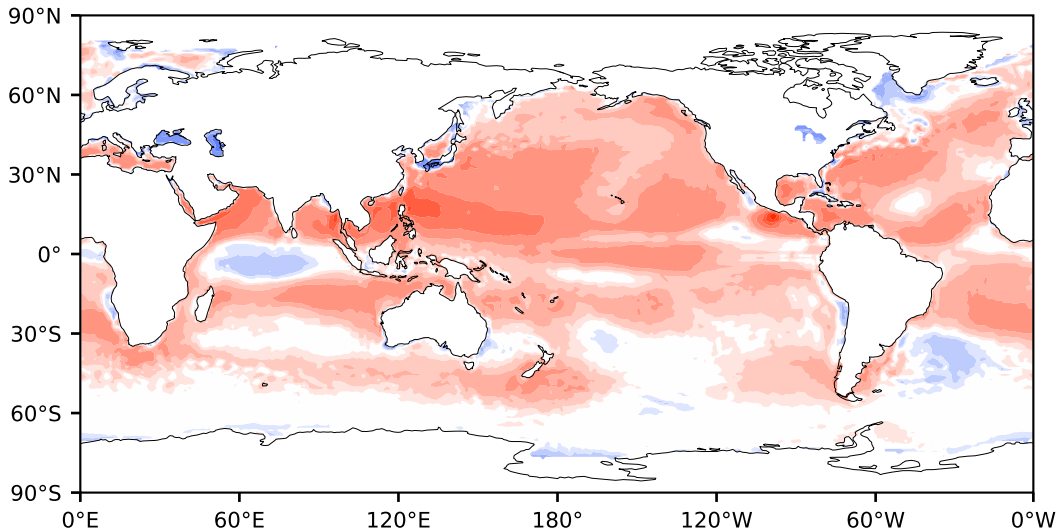

Model - Observations

Max 181.74
Mean 17.64
Min -138.19

RMSE 27.47
CORR 0.95