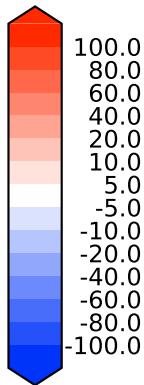

# Model - Observations

Max 113.73  
Mean 6.29  
Min -88.56

RMSE 10.59  
CORR 0.55