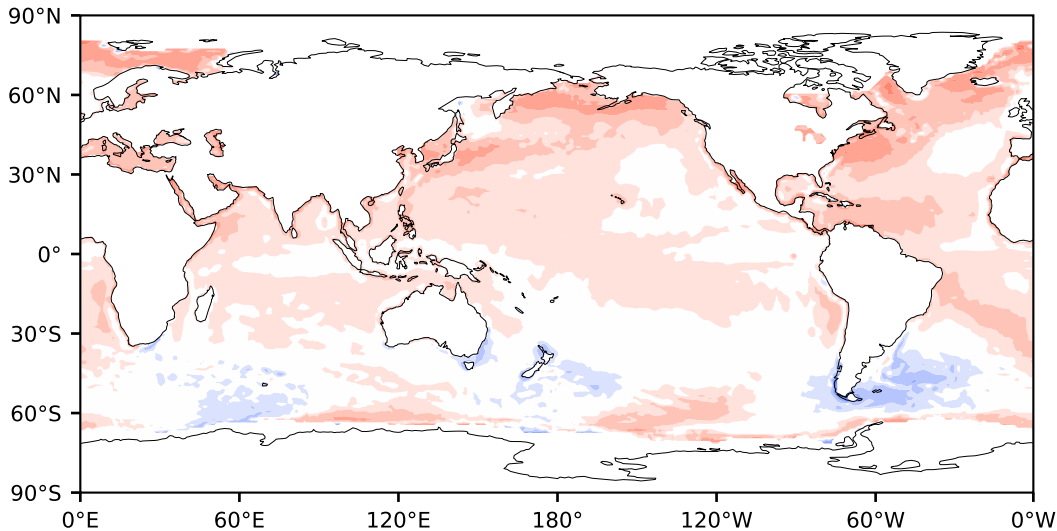

# Model - Observations

Max 113.73  
Mean 6.29  
Min -88.56

RMSE 10.59  
CORR 0.55