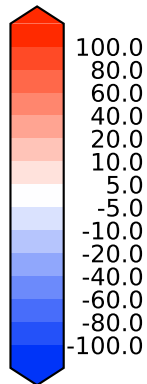

Model - Observations

Max 118.36
Mean 6.10
Min -87.20

RMSE 10.91
CORR 0.64