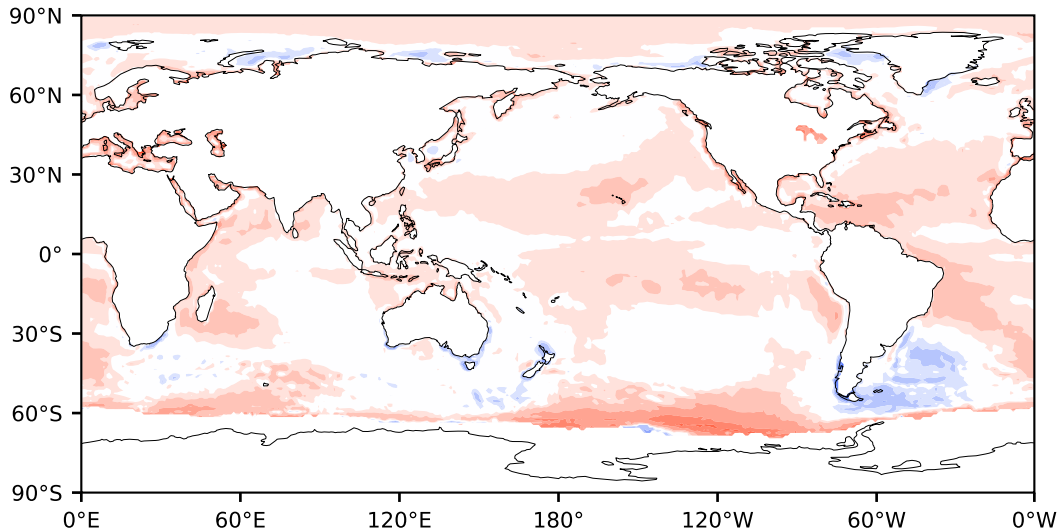

Model - Observations

Max 118.36
Mean 6.10
Min -87.20

RMSE 10.91
CORR 0.64