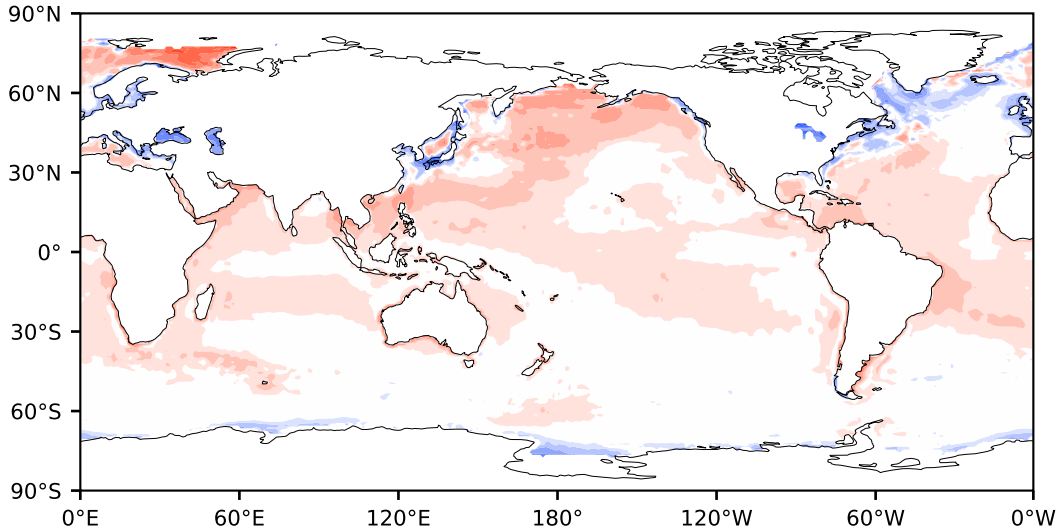

# Model - Observations

Max 144.38  
Mean 4.55  
Min -104.40

RMSE 11.22  
CORR 0.86