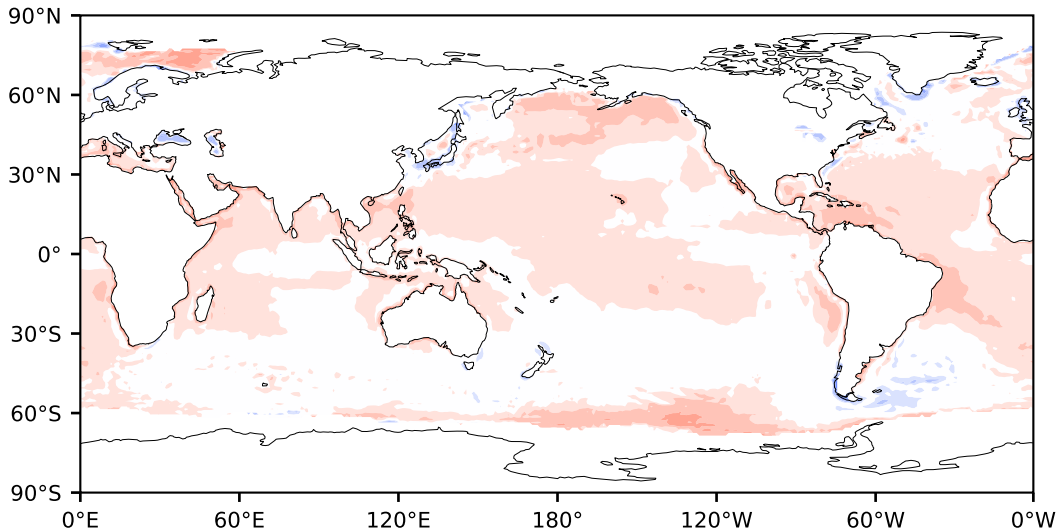

Model - Observations

Max 85.56
Mean 5.38
Min -67.73

RMSE 8.10
CORR 0.75