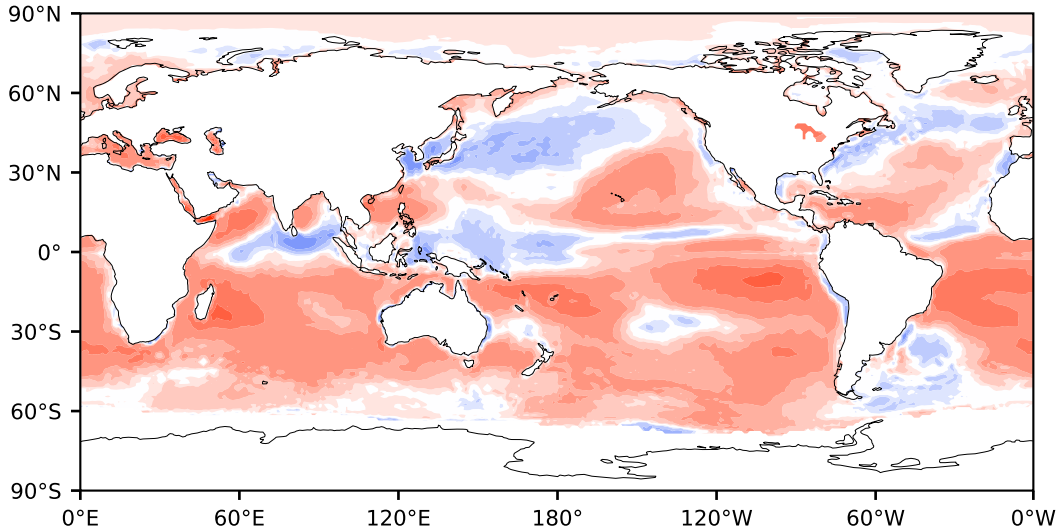

Model - Observations

Max 241.20
Mean 20.12
Min -140.05

RMSE 31.53
CORR 0.92