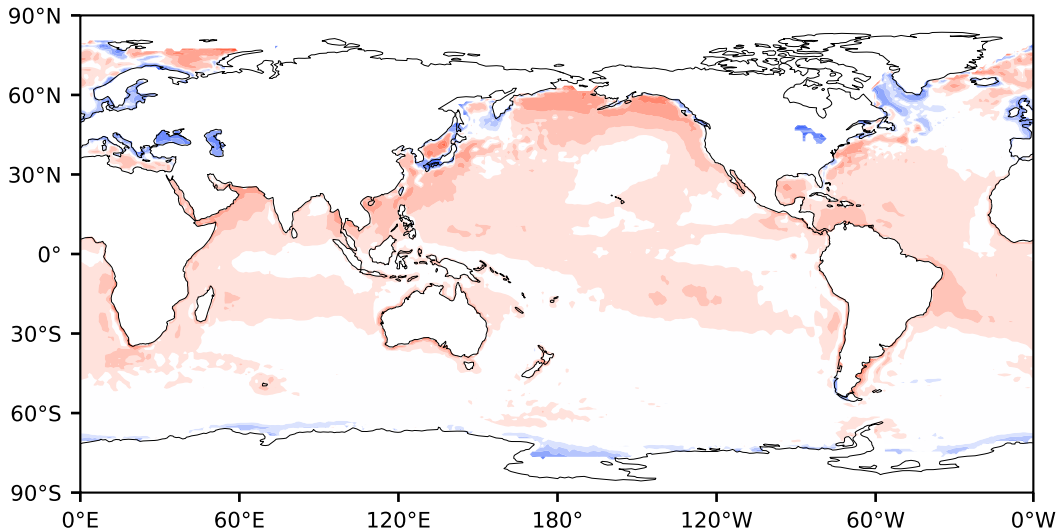

Model - Observations

Max 149.79
Mean 4.90
Min -106.35

RMSE 10.81
CORR 0.88