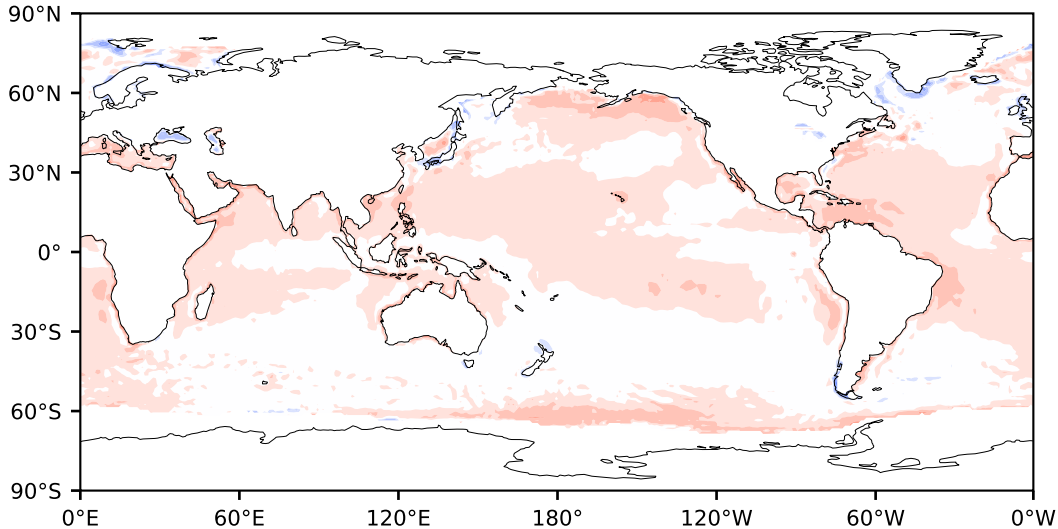

Model - Observations

Max 84.24
Mean 5.55
Min -66.25

RMSE 8.03
CORR 0.76