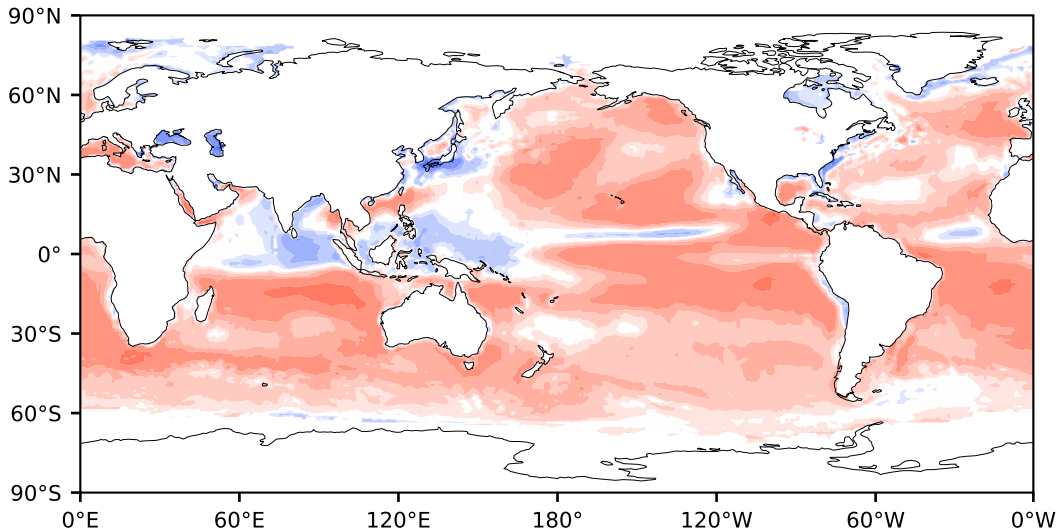

# Model - Observations

Max 122.13  
Mean 17.09  
Min -127.87

RMSE 25.84  
CORR 0.91