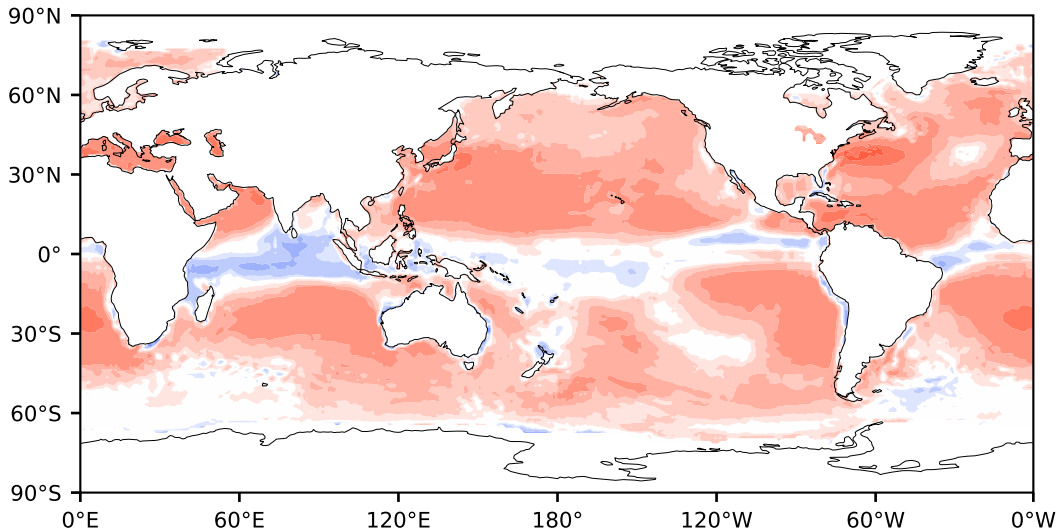

Model - Observations

Max 118.22
Mean 18.80
Min -143.95

RMSE 26.43
CORR 0.92