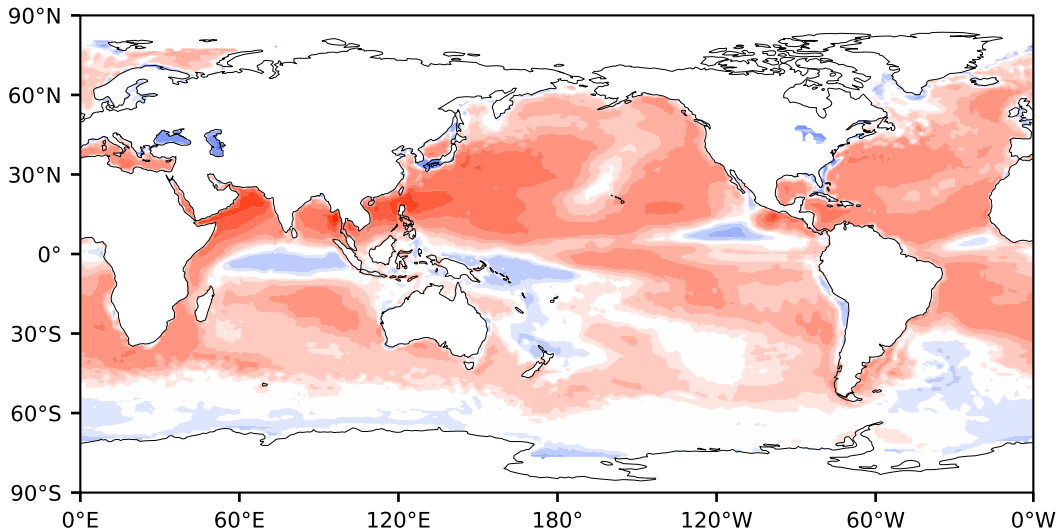

Model - Observations

Max 201.46
Mean 19.68
Min -134.43

RMSE 31.81
CORR 0.94