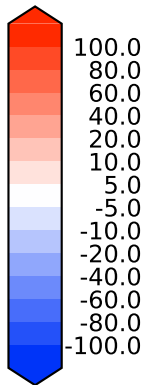

Model - Observations

Max 99.61
Mean 3.61
Min -148.44

RMSE 10.72
CORR 0.57