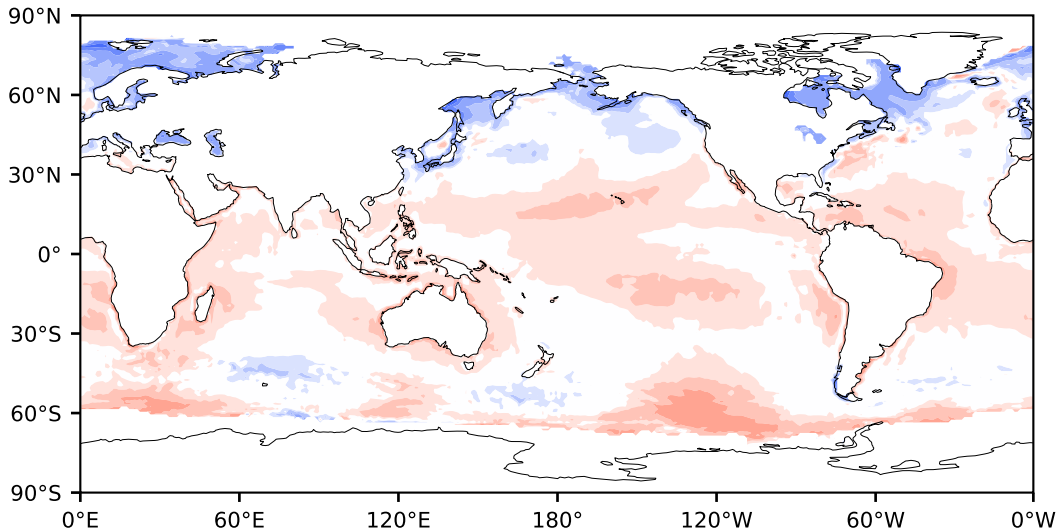

Model - Observations

Max 99.61
Mean 3.61
Min -148.44

RMSE 10.72
CORR 0.57