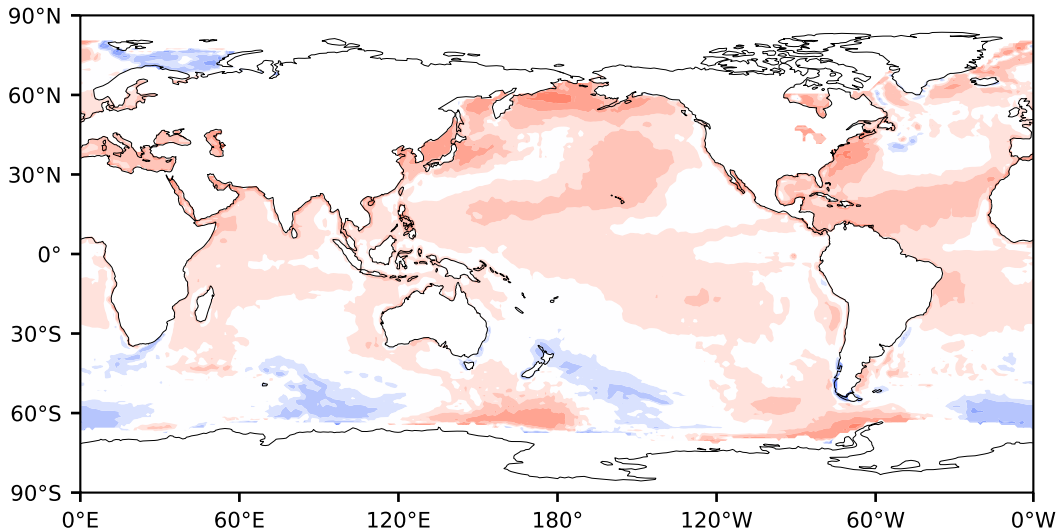

Model - Observations

Max 104.13
Mean 6.21
Min -96.55

RMSE 10.78
CORR 0.49