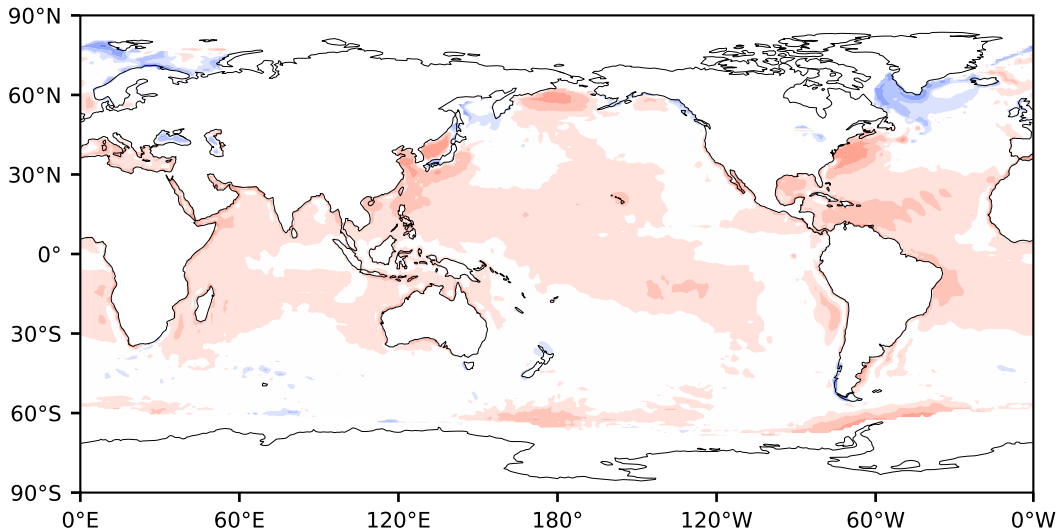

Model - Observations

Max 78.74
Mean 5.18
Min -74.99

RMSE 8.35
CORR 0.73