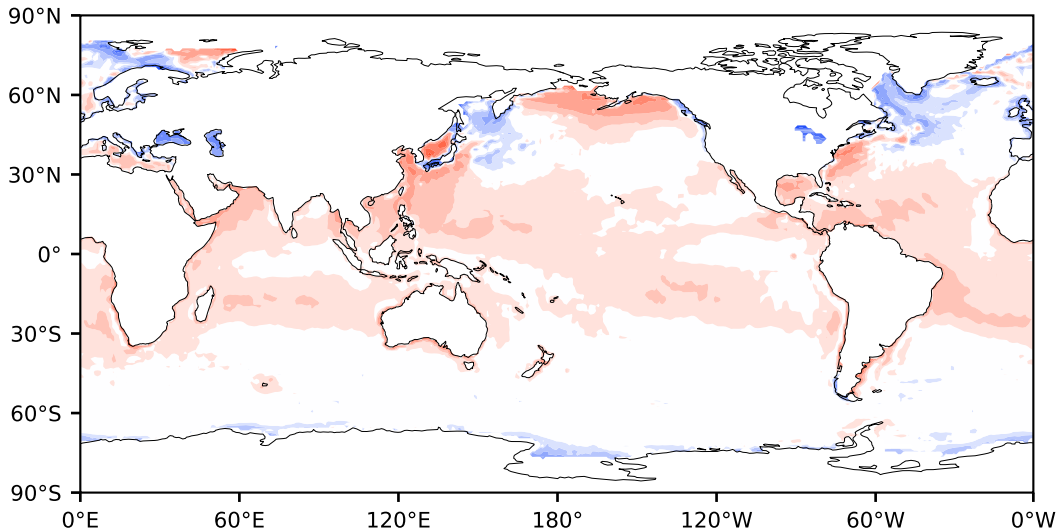

Model - Observations

Max 149.52
Mean 4.37
Min -106.20

RMSE 11.06
CORR 0.86