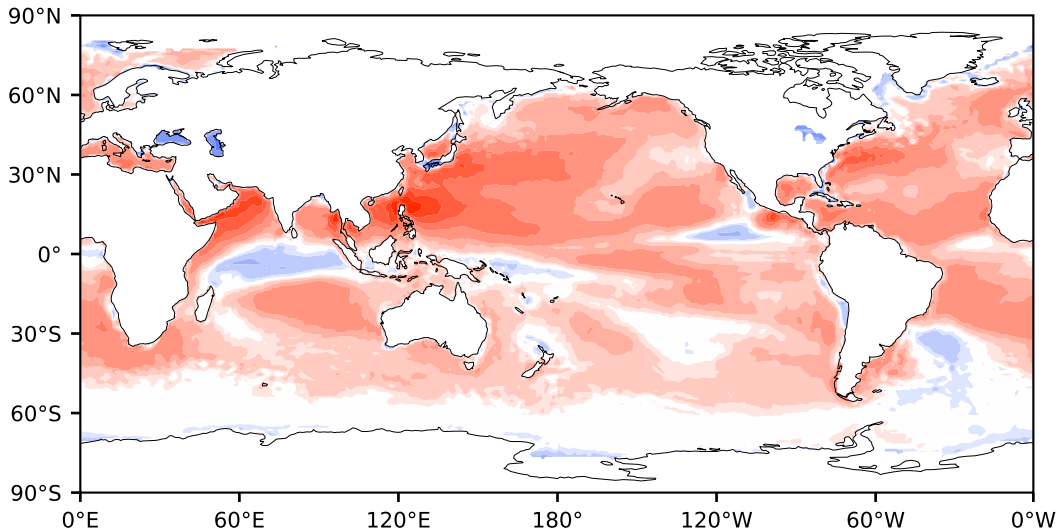

Model - Observations

Max 189.15
Mean 21.34
Min -134.16

RMSE 33.56
CORR 0.94