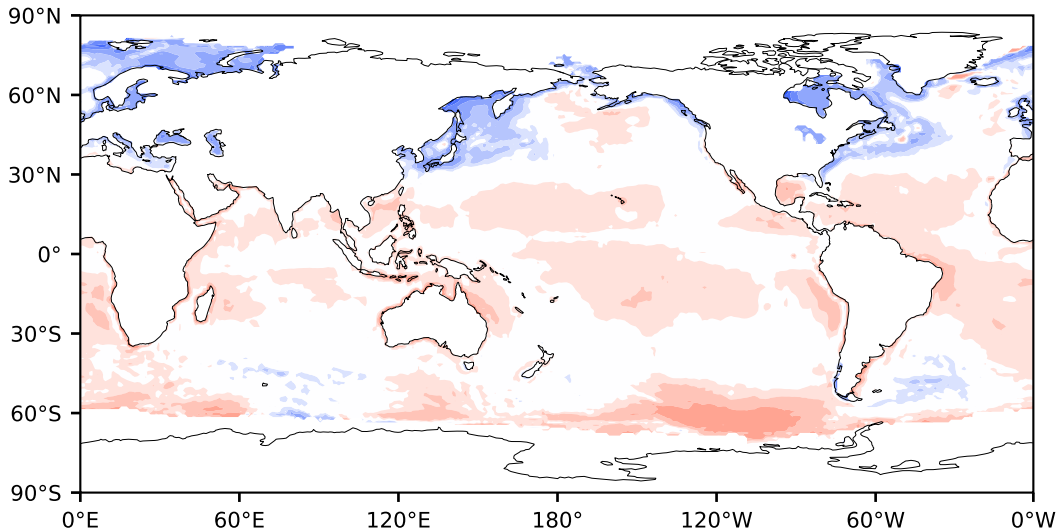

Model - Observations

Max 108.56
Mean 3.07
Min -147.68

RMSE 10.48
CORR 0.56