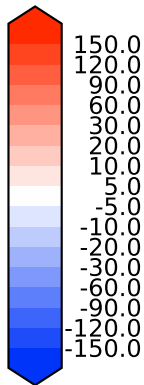

# Model - Observations

Max 140.63  
Mean 19.14  
Min -125.62

RMSE 29.68  
CORR 0.89