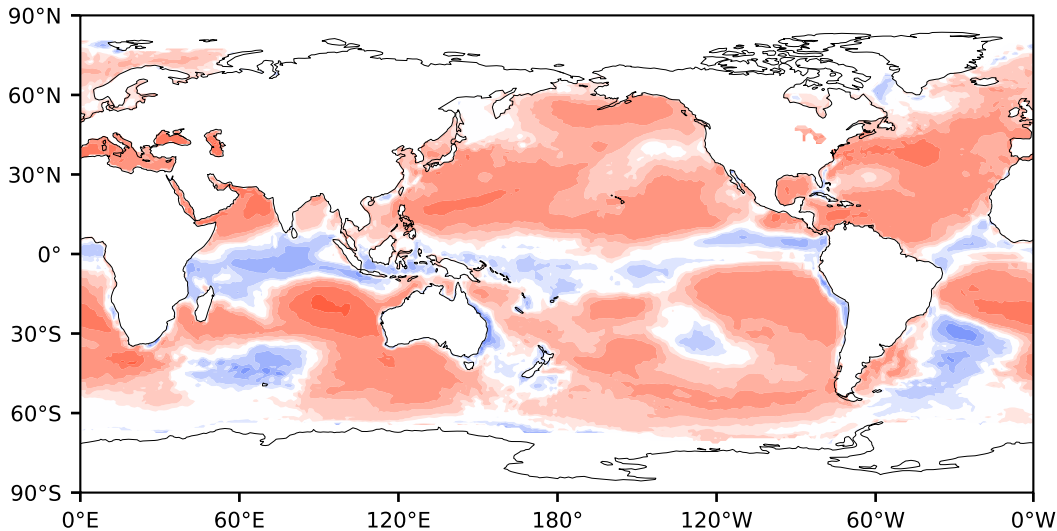

# Model - Observations

Max 140.63  
Mean 19.14  
Min -125.62

RMSE 29.68  
CORR 0.89