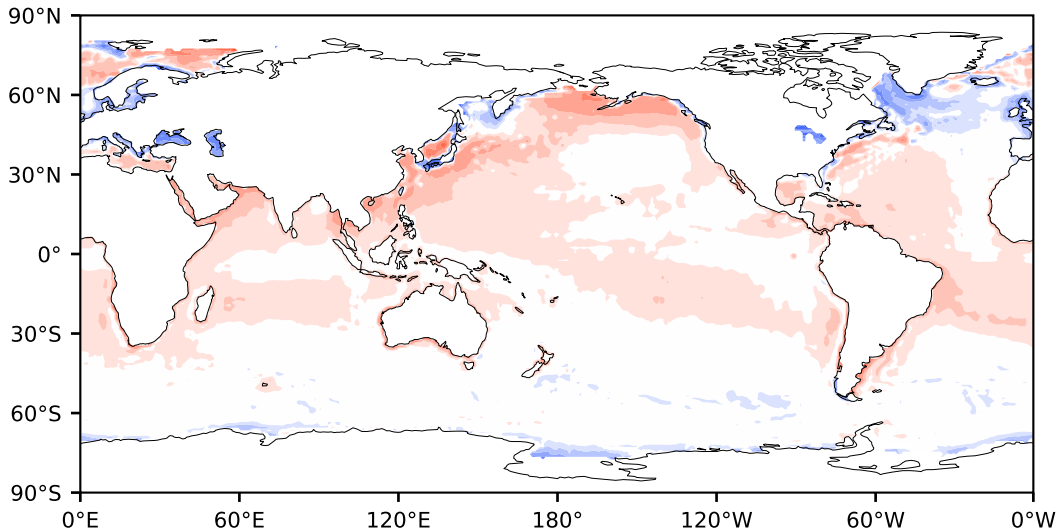

# Model - Observations

Max 147.36  
Mean 3.87  
Min -105.10

RMSE 10.76  
CORR 0.87