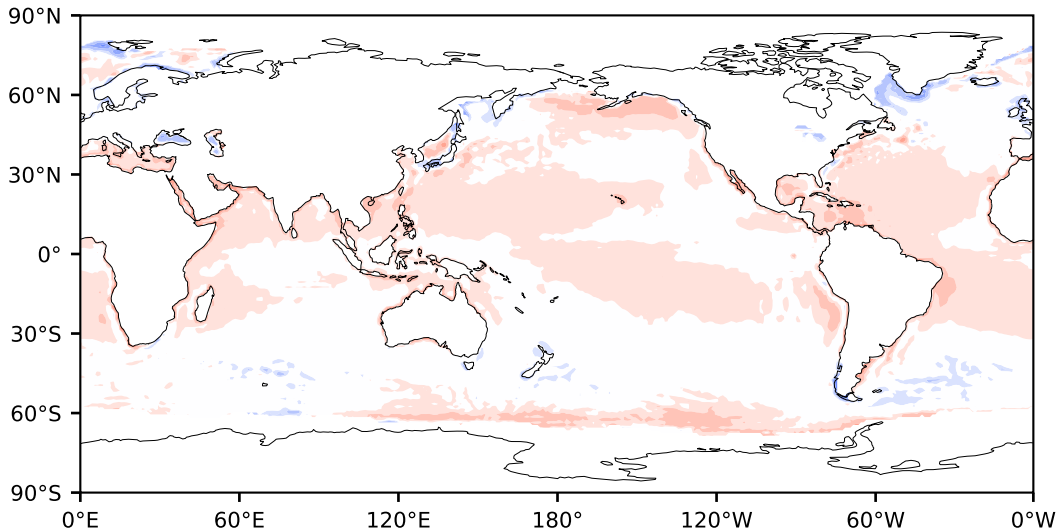

Model - Observations

Max 79.83
Mean 4.45
Min -81.61

RMSE 7.59
CORR 0.74